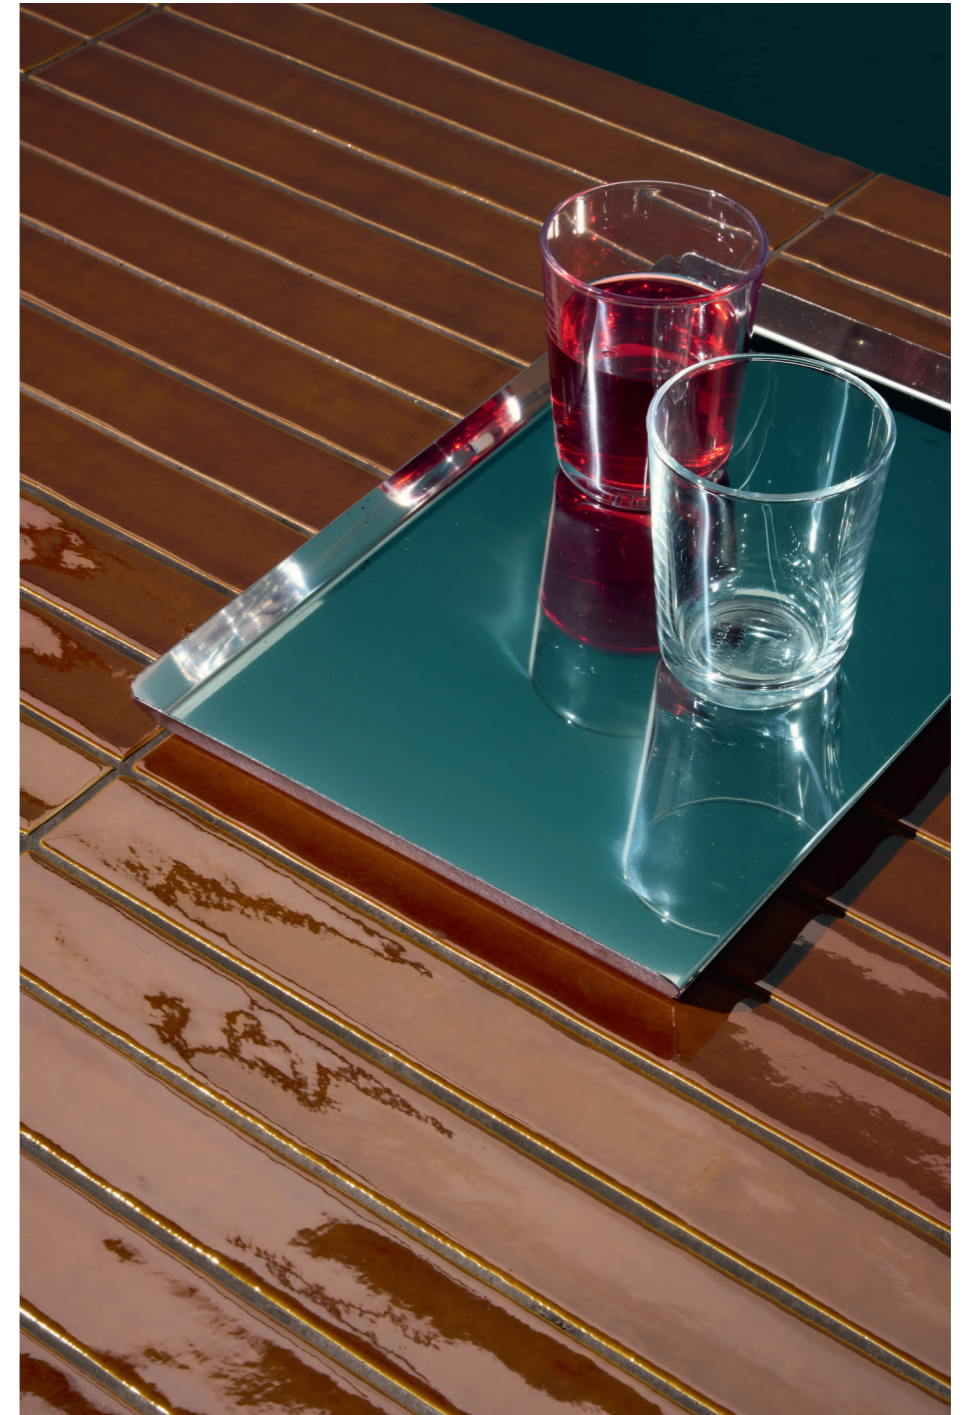

A BIT SCIURA,
A LITTLE OFF-BEAT

MILANO 70

41
zero
42

Milano70 Cognac / Bamboo Cognac 4x31 1"37/64x12"

Milano70 Cognac 4x31 1"37/64x12"

Wall Milano70 Cacao / Cognac / Bamboo Peacock 4x31 1"37/64x12" - Floor Chicco Onda Verde-Cacao 27x36,5 11"x14"