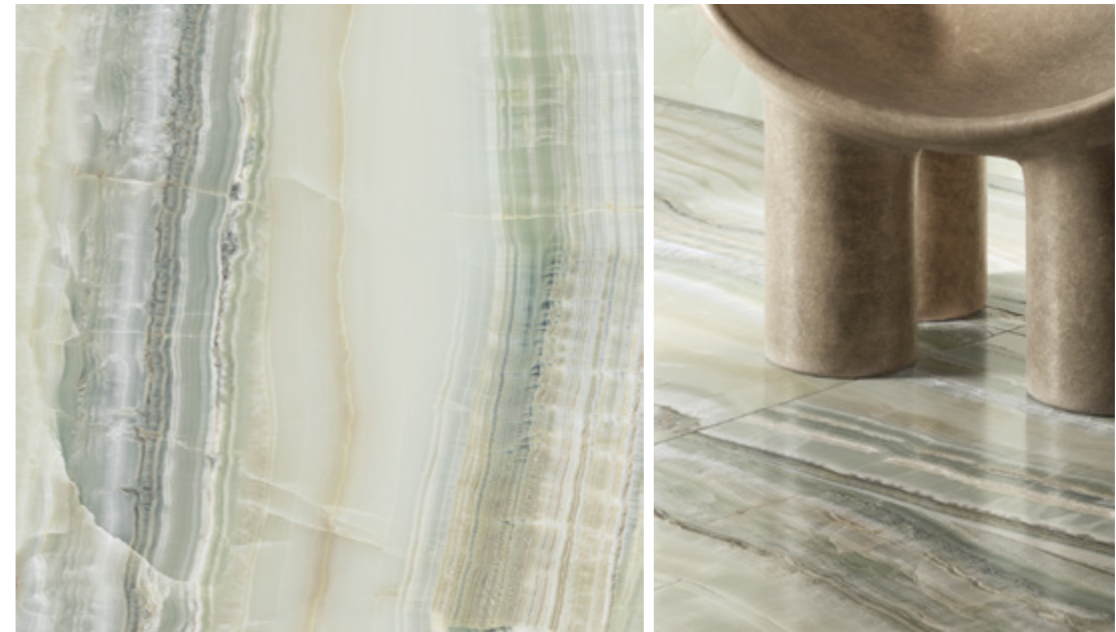

Venus

JADE VEINED

GRES PORCELLANATO SMALTATO – RETTIFICATO
GLAZED PORCELAIN STONEWARE – RECTIFIED

3D Honed 10 mm

- 60x120 24"x48" Rett **A2VEN00291T** ■
- 30x60 12"x24" Rett **A2VEN00391T** ■