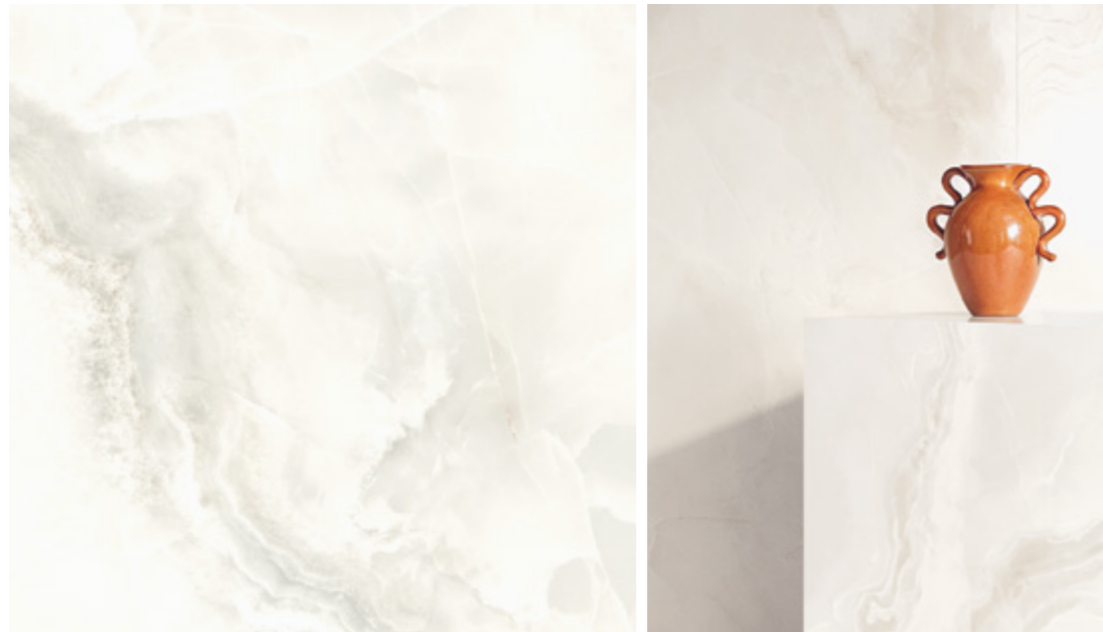

Venus

CRYSTAL CROSS

GRES PORCELLANATO SMALTATO – RETTIFICATO
GLAZED PORCELAIN STONEWARE – RECTIFIED

3D Honed 10 mm

- 120x120 48"x48" Rett **A2VEN00410T** ■
- 60x120 24"x48" Rett **A2VEN00210T** ■
- 30x60 12"x24" Rett **A2VEN00310T** ■