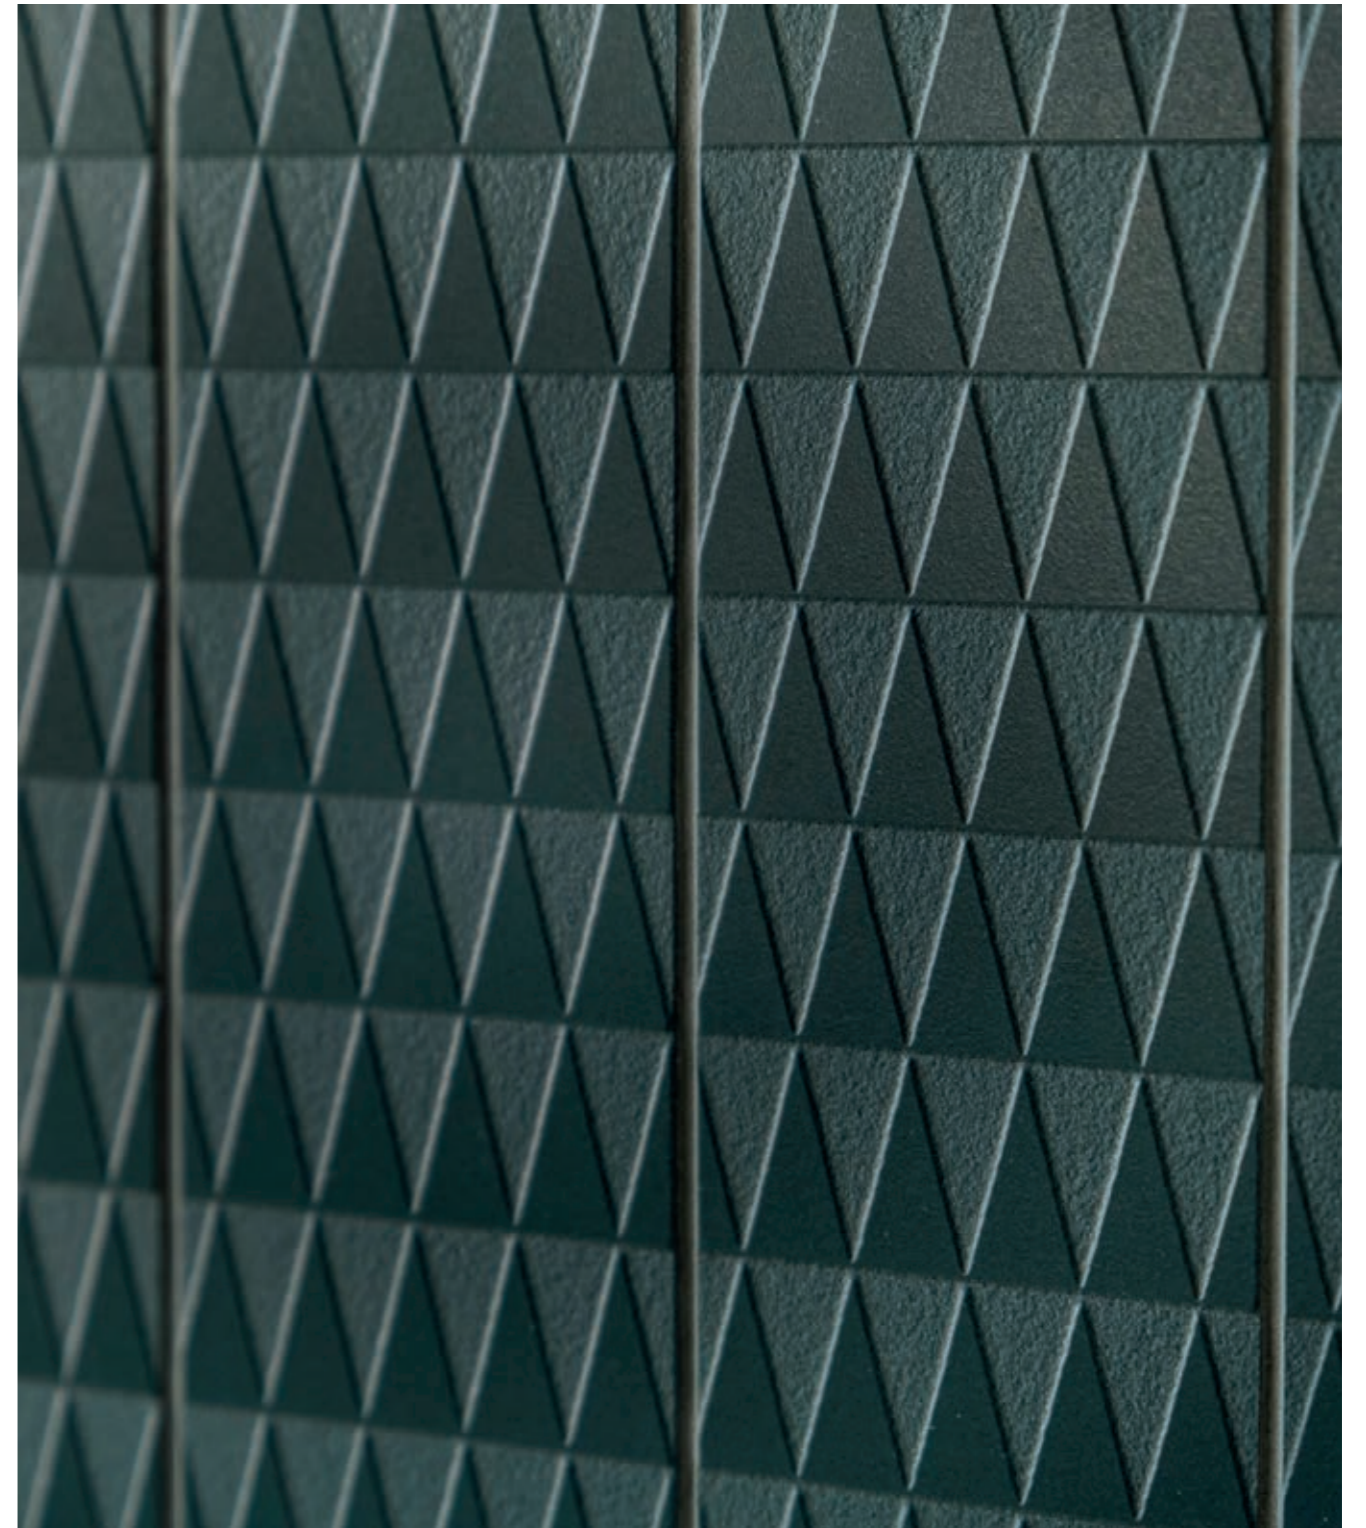

timo | porcelain

MATERIALS | SIZES

NATURAL STONE:

avorio · gris nuage · gris brune · noir
sizes: cm 30,5x30,5 · 30,5x61 - thick. mm 10

MARBLE:

bianco carrara · bardiglio imperiale
sizes: cm 30,5x30,5 · 30,5x61 · 61x61 · 61x122 - thick. mm 10

ORGANIKA Natural stone antique finish:

avorio · gris nuage · noir
sizes: cm 15x15 · 7x30 - thick. mm 10

PORCELAIN "BASIC COLORS"

sizes: cm 30x60 · 60x60 · 60x120 · 15x15 · 9x60 · 14x120 · 7x30 - thick. mm 10

PORCELAIN "MODERN COLORS"

sizes: cm 30x30 · 30x60 · 60x60 · 15x15 · 9x60 · 7x30 - thick. mm 10