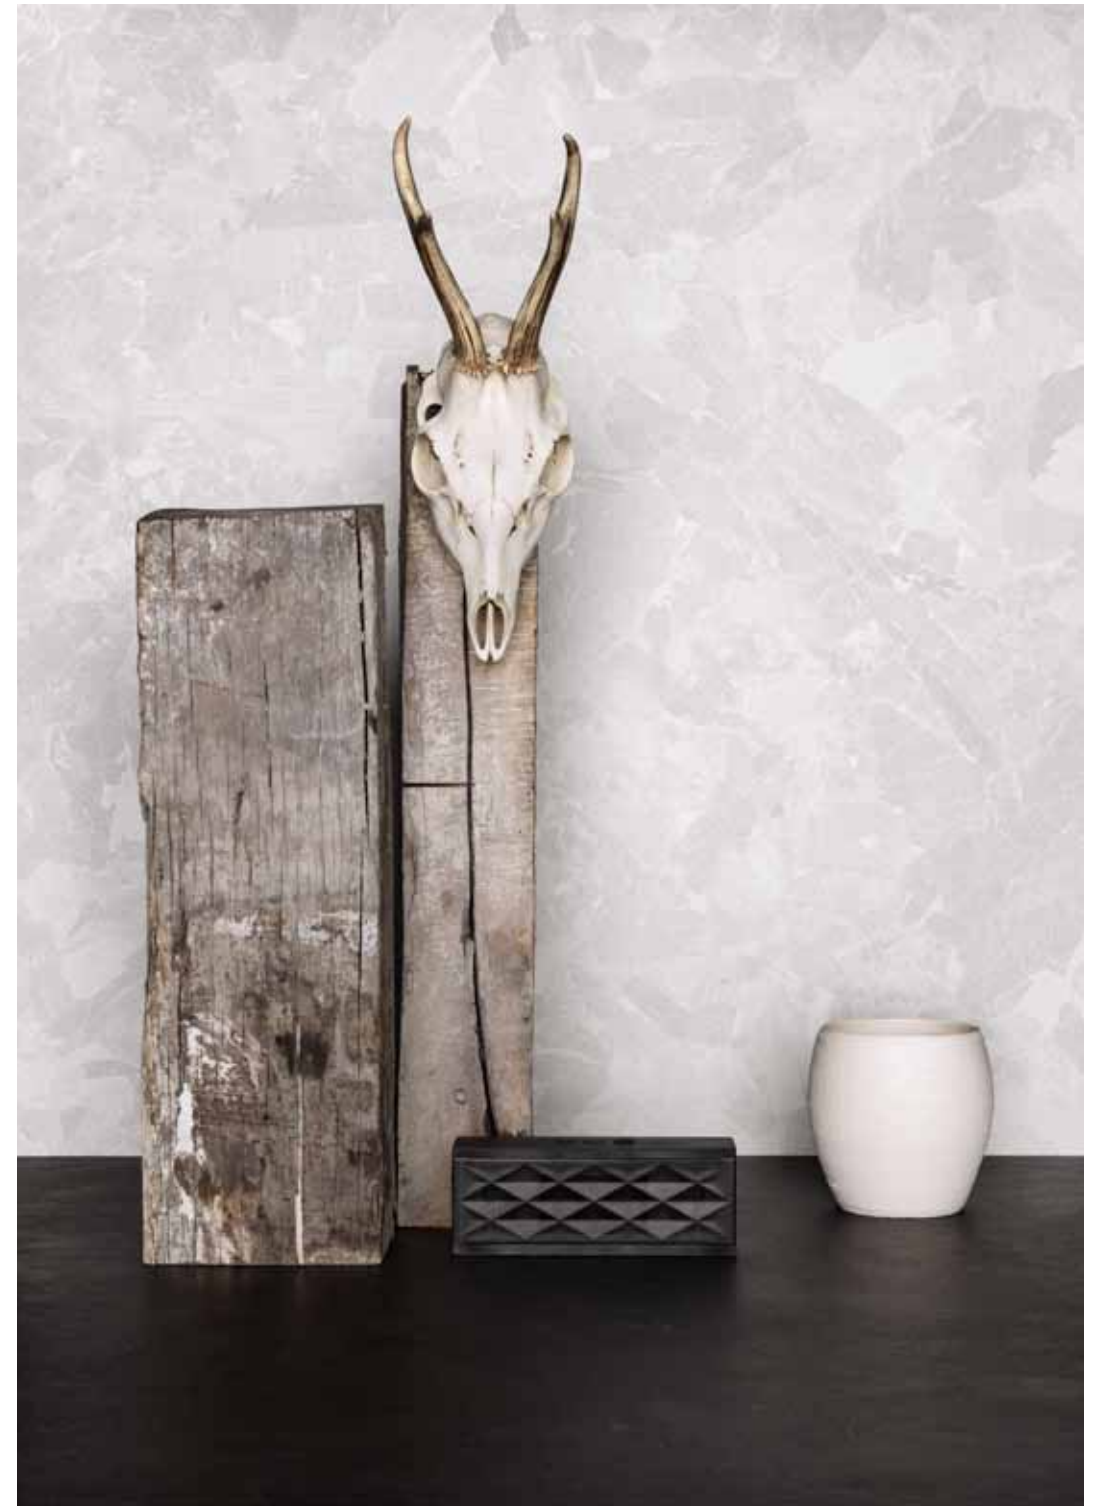

SOLO

PLAY. LISTEN.
REWIND. REPEAT.

SOLO 3 COLORS: WHITE - GREY - BLACK

SOLO 80X80 32"X32"BLACK - WHITE

SOLO GREY
80X80
32"X32"

SOLO_BLACK 60X120 24"X48"

SOLO_WHITE 80X80 32"X32"

INFO TECH →